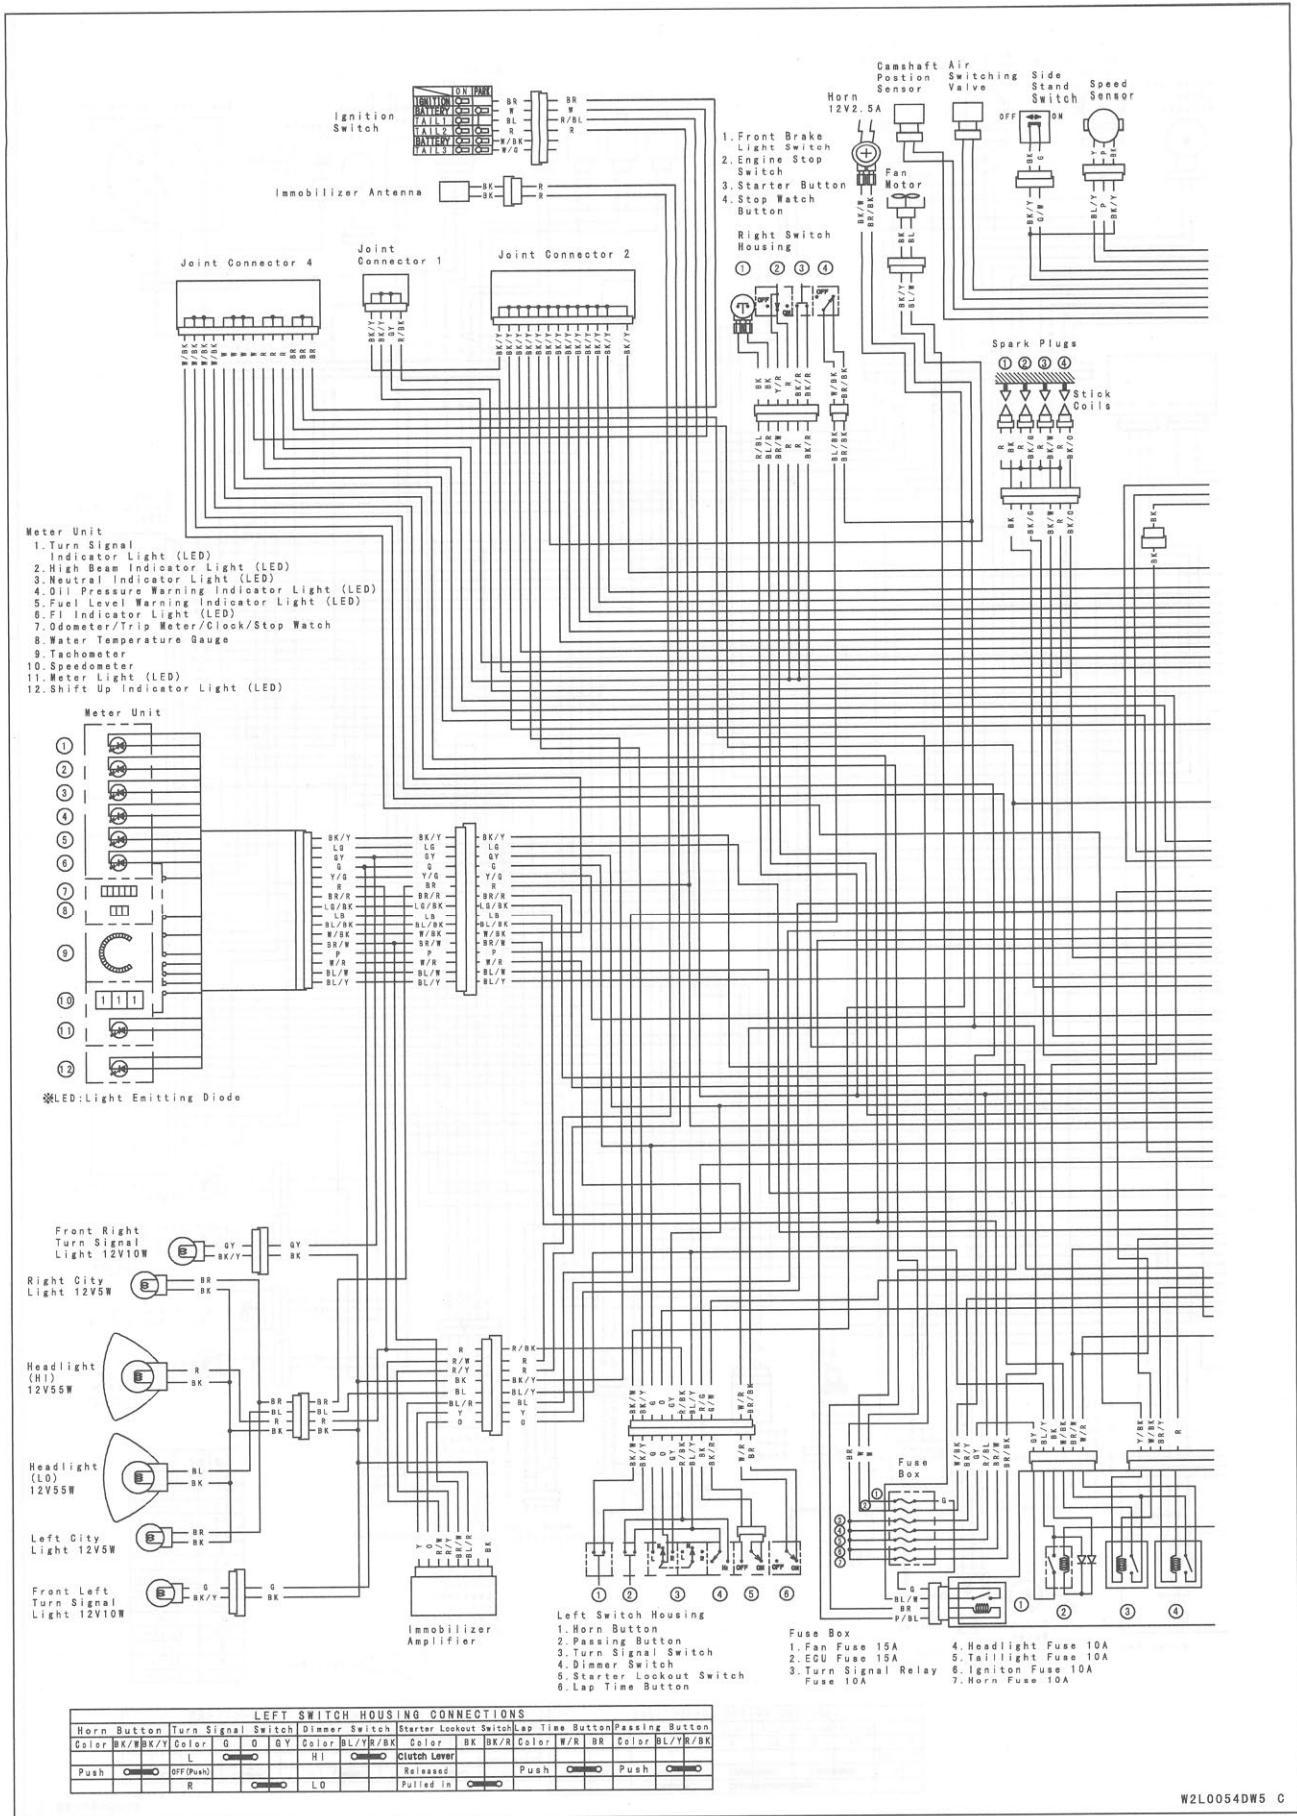

16-10 ELECTRICAL SYSTEM

Wiring Diagram (United States, Canada and Kuwait)

www.babolax3

Wiring Diagram (United States, Canada and Kuwait)

16-12 ELECTRICAL SYSTEM

Wiring Diagram (Other than United States, Canada and Kuwait)

Wiring Diagram (Other than United States, Canada and Kuwait)

Color Code

BK	Black
BL	Blue
BR	Brown
CH	Chocolats
DG	Dark Green
G	Green
GY	Gray
LB	Light Blue
LG	Light Green
O	Orange
P	Pink
PU	Purple
R	Red
W	White
Y	Yellow

IGNITION SWITCH CONNECTIONS

	Ignition	Battery	Tails	Tail2
Color	BR	W	BL	R
OFF, LOCK				
ON				
P				

RIGHT SWITCH HOUSING CONNECTIONS

Front Brake Light Switch		Engine Stop Switch		Starter Button		Stop Watch Button	
Color	BK	BK	Color	Y/R	R	Color	BK/R
Brake Lever			OFF			Color	W/BK
Pulled In			RUN		Push		BR