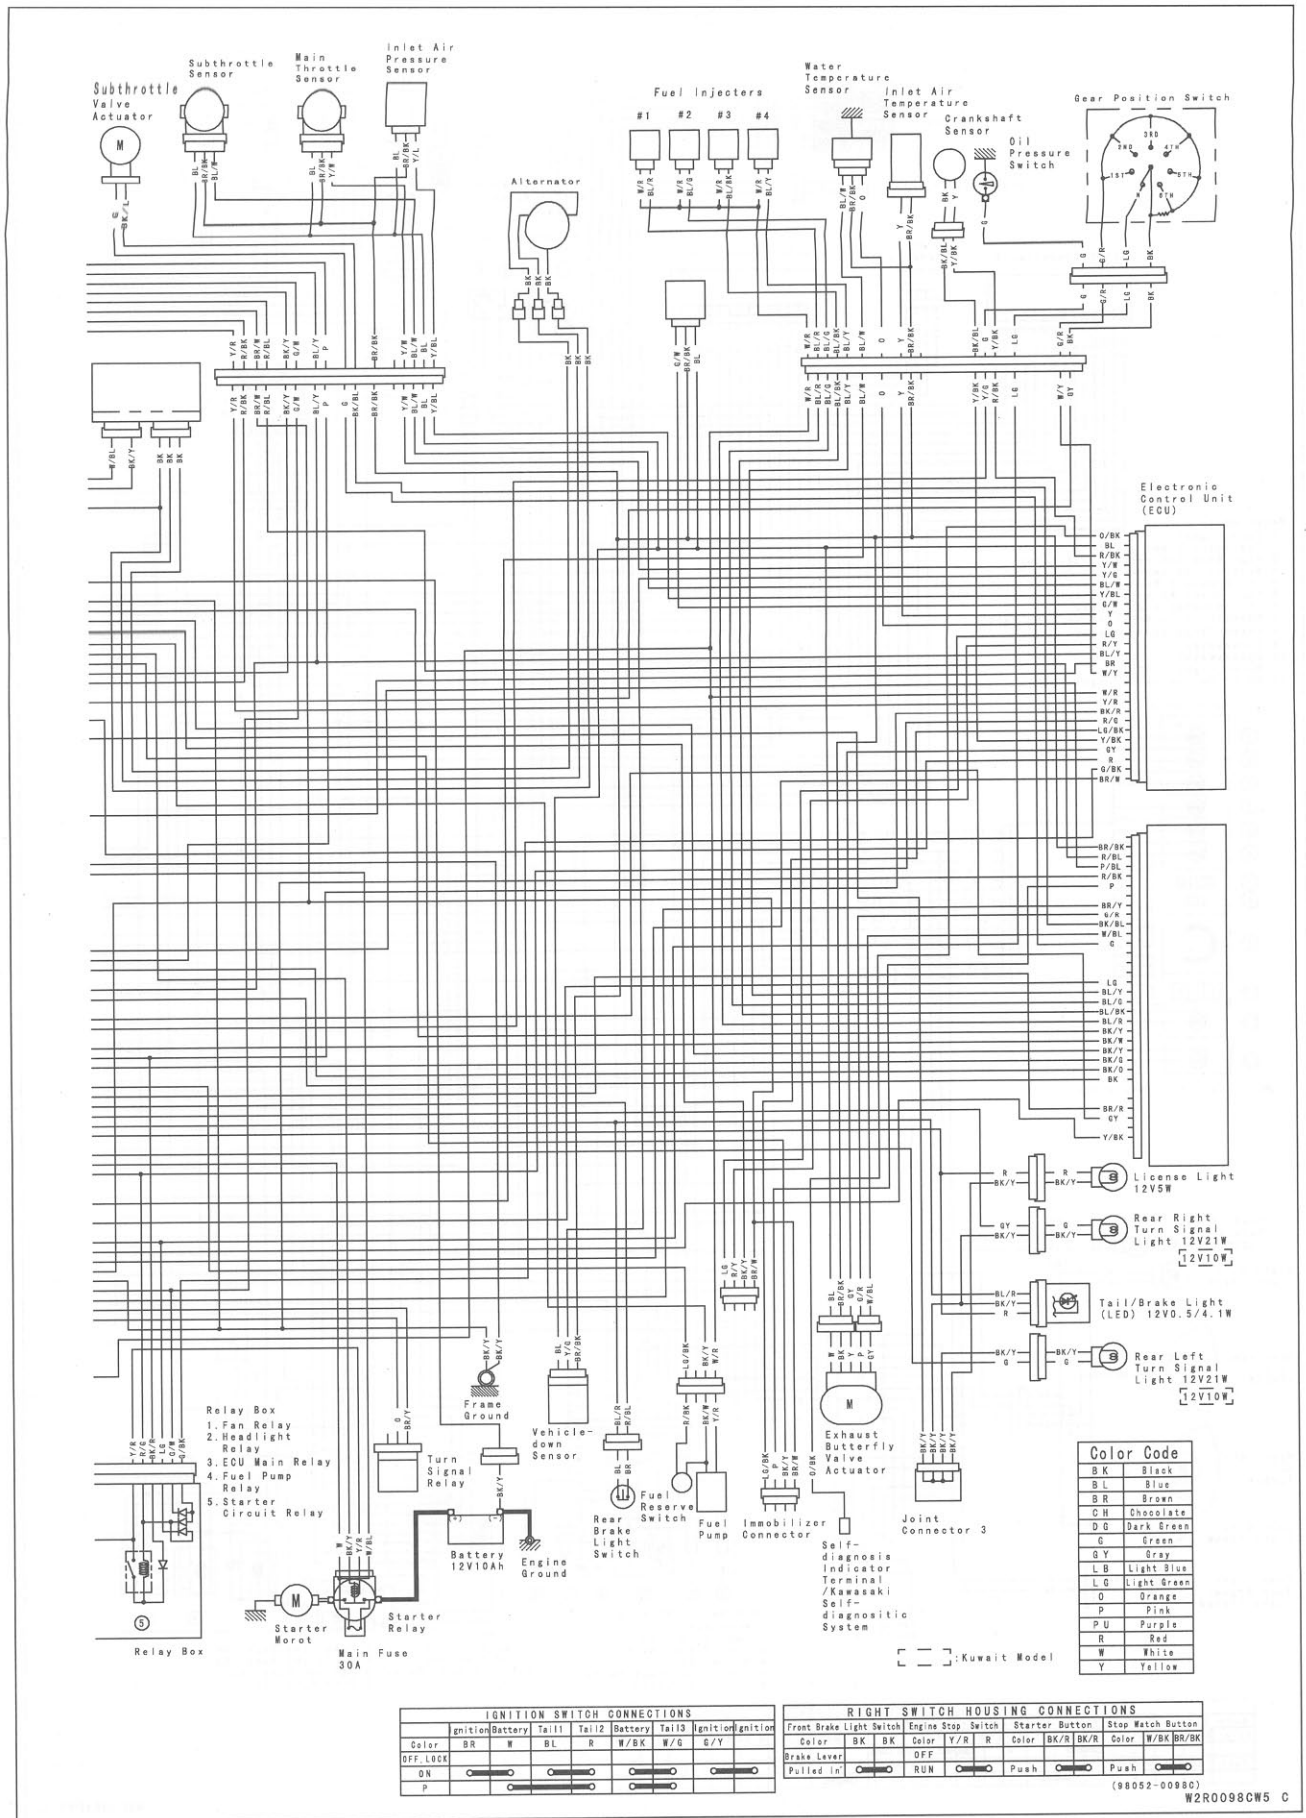

16-10 ELECTRICAL SYSTEM

Wiring Diagram (United States, Canada and Kuwait)

www.babolax3

Wiring Diagram (United States, Canada and Kuwait)

16-12 ELECTRICAL SYSTEM

Wiring Diagram (Other than United States, Canada and Kuwait)

Wiring Diagram (Other than United States, Canada and Kuwait)

Color Code

BK	Black
BL	Blue
BR	Brown
CH	Chocolats
DG	Dark Green
G	Green
GY	Gray
LB	Light Blue
LG	Light Green
O	Orange
P	Pink
PU	Purple
R	Red
W	White
Y	Yellow

IGNITION SWITCH CONNECTIONS

	Ignition	Battery	Tails	Tail2
Color	BR	W	BL	R
OFF, LOCK				
ON				
P				

RIGHT SWITCH HOUSING CONNECTIONS

Front Brake Light Switch		Engine Stop Switch		Starter Button		Stop Watch Button	
Color	BK	BK	Color	Y/R	R	Color	BK/R
Brake Lever			OFF			Color	W/BK
Pulled In			RUN		Push		BR