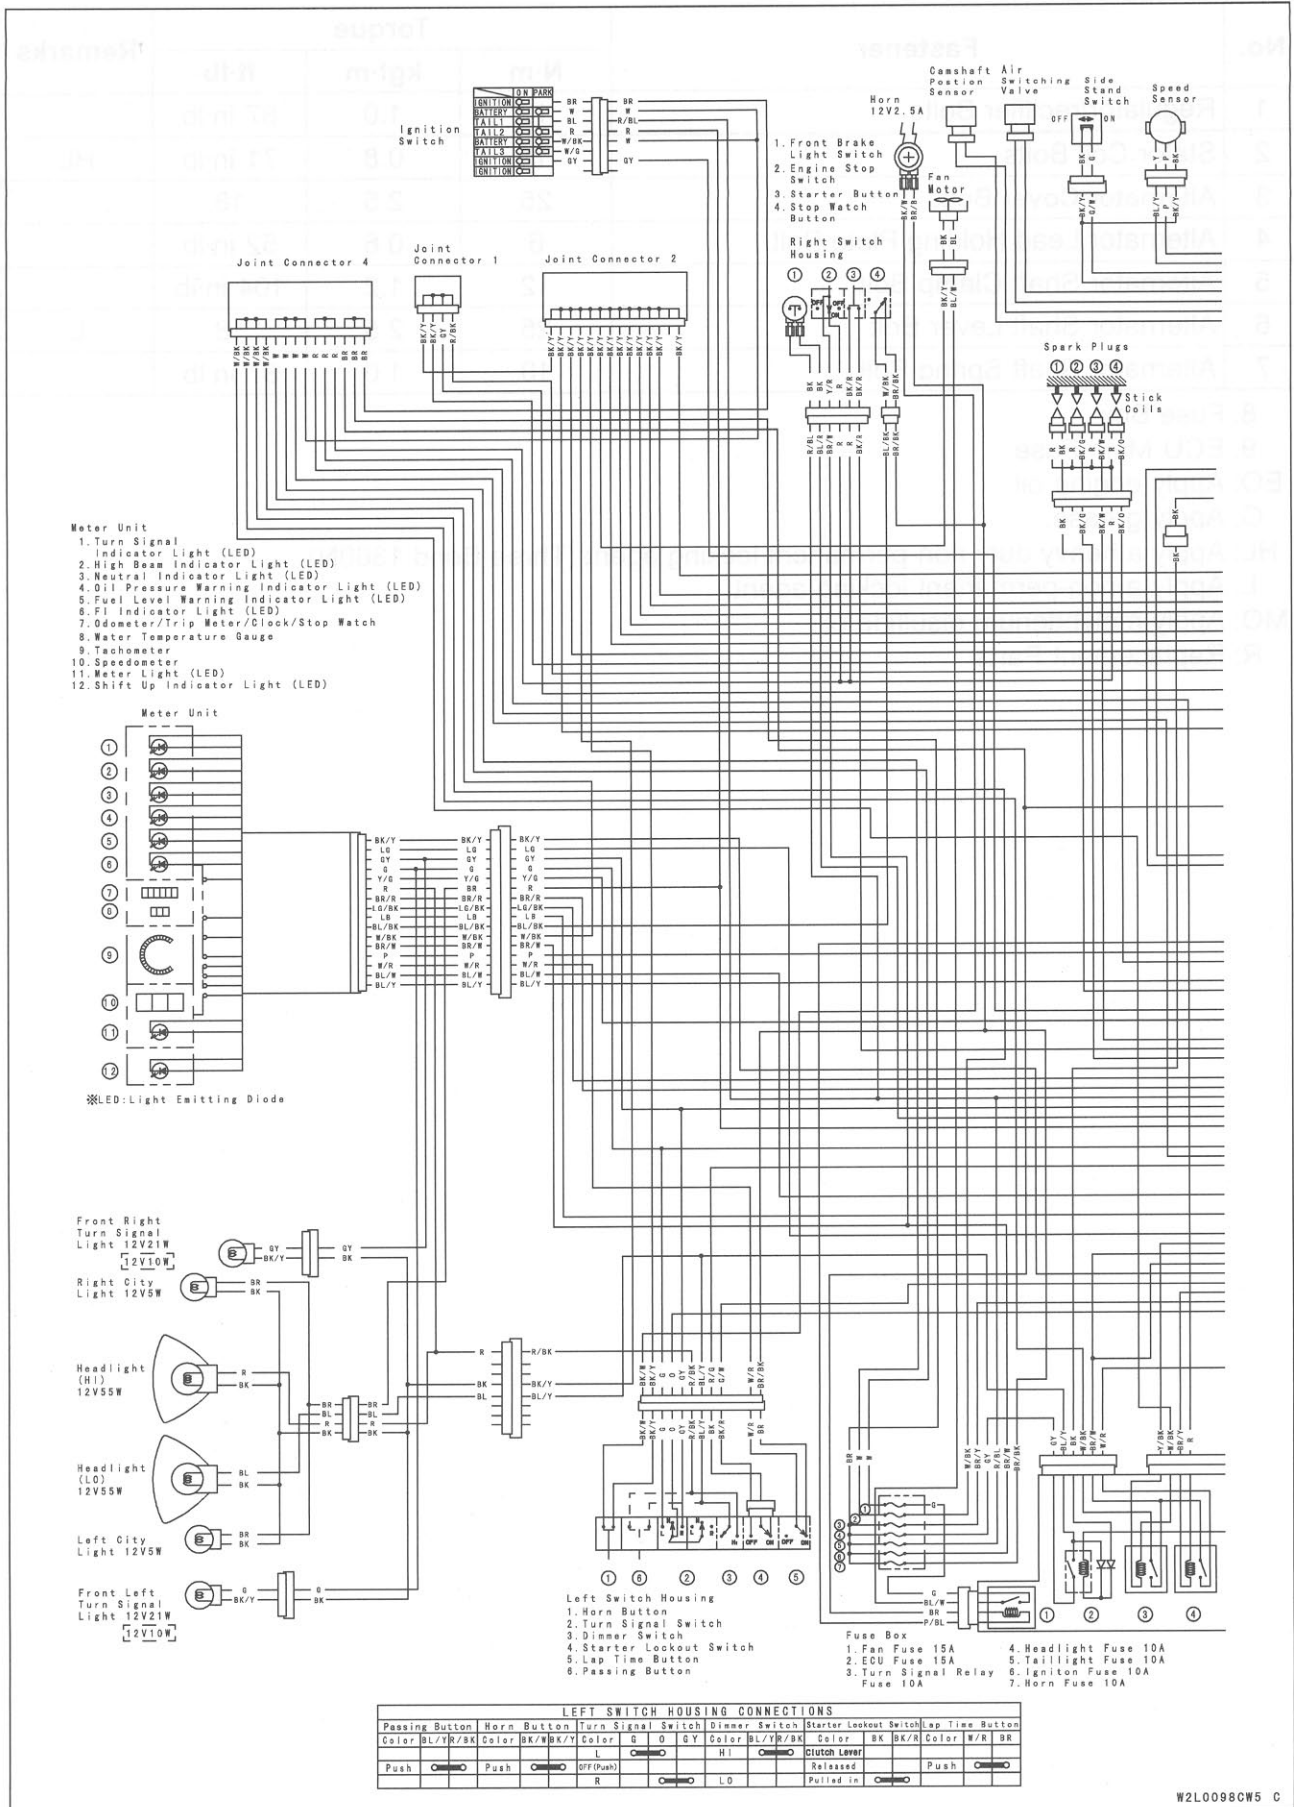

16-10 ELECTRICAL SYSTEM

Wiring Diagram (United States, Canada and Kuwait)

www.babolax3

Wiring Diagram (United States, Canada and Kuwait)

16-12 ELECTRICAL SYSTEM

Wiring Diagram (Other than United States, Canada and Kuwait)

Wiring Diagram (Other than United States, Canada and Kuwait)

Color Code

BK	Black
BL	Blue
BR	Brown
CH	Chocolats
DG	Dark Green
G	Green
GY	Gray
LB	Light Blue
LG	Light Green
O	Orange
P	Pink
PU	Purple
R	Red
W	White
Y	Yellow

IGNITION SWITCH CONNECTIONS

	Ignition	Battery	Tails	Tail2
Color	BR	W	BL	R
OFF, LOCK				
ON				
P				

RIGHT SWITCH HOUSING CONNECTIONS

Front Brake Light Switch		Engine Stop Switch		Starter Button		Stop Watch Button	
Color	BK	BK	Color	Y/R	R	Color	BK/R
Brake Lever			OFF			Color	W/BK
Pulled In			RUN		Push		BR