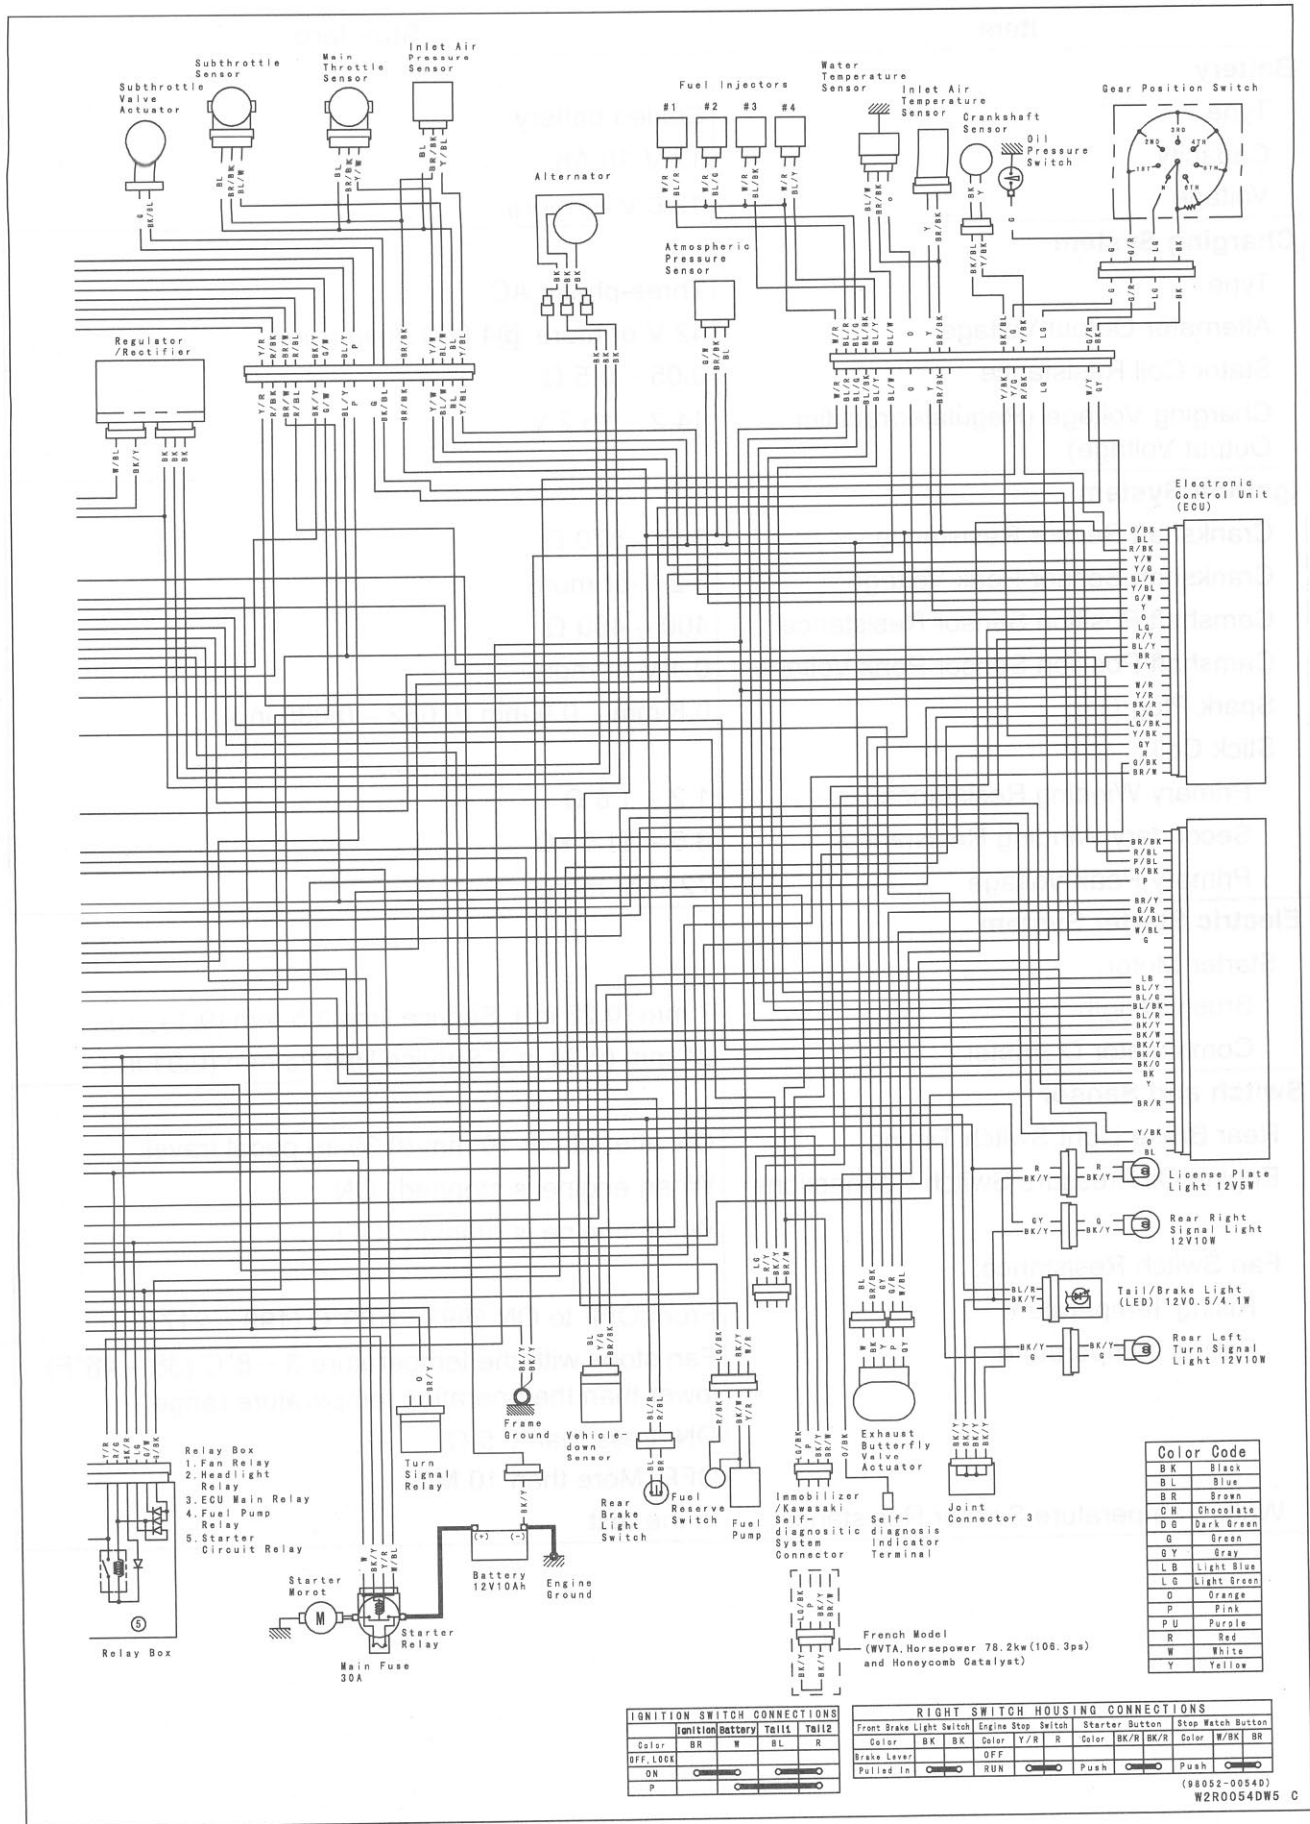

16-10 ELECTRICAL SYSTEM

Wiring Diagram (United States, Canada and Kuwait)

www.babolax3

Wiring Diagram (United States, Canada and Kuwait)

16-12 ELECTRICAL SYSTEM

Wiring Diagram (Other than United States, Canada and Kuwait)

Wiring Diagram (Other than United States, Canada and Kuwait)

Color Code

BK	Black
BL	Blue
BR	Brown
CH	Chocolats
DG	Dark Green
G	Green
GY	Gray
LB	Light Blue
LG	Light Green
O	Orange
P	Pink
PU	Purple
R	Red
W	White
Y	Yellow

IGNITION SWITCH CONNECTIONS

	Ignition	Battery	Tails	Tail2
Color	BR	W	BL	R
OFF, LOCK				
ON				
P				

RIGHT SWITCH HOUSING CONNECTIONS

Front Brake Light Switch		Engine Stop Switch		Starter Button		Stop Watch Button	
Color	BK	BK	Color	Y/R	R	Color	BK/R
Brake Lever			OFF			Color	W/BK
Pulled In			RUN		Push		BR